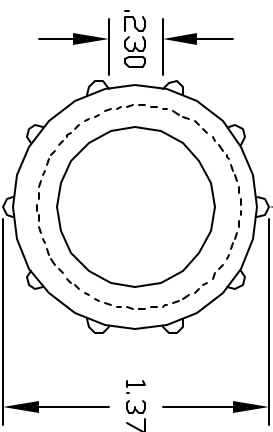

REVISIONS			
REV	DESCRIPTION	DATE	APPROVED
A	REDRAWN & RELEASED	1/97	1/97
B	UPDATE DWG	9/07	9/07

.070R RIB 10 PLCS

FEMALE GARDEN HOSE THREAD (3/4"-11.5)

.820Ø TO MATE WITH  
THOGUS GHA SERIES  
HOSE BARB INSERTS

UNLESS OTHERWISE SPECIFIED DIMENSIONS ARE IN INCHES	DECIMALS	ANGLES
.XX	+/-.05	+/-.05
XXX	+/-.003	
DRAWN	NM	DATE 12/96
DESIGNED	GH12/PPB	
MATERIAL	POLYPROPYLENE BLACK	

Part Name:	GARDEN HOSE THREAD NUT
Part Number:	GH12/PPB
THOGUS PRODUCTS	33597 PIN DAK PARKWAY AVON LAKE OHIO 44012
REV	B
SHEET	1 of 1