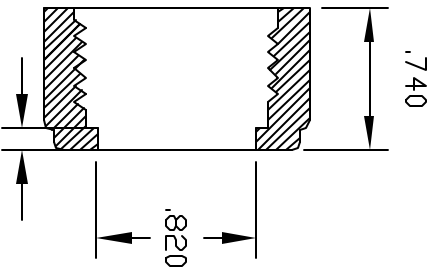

REVISIONS			
REV	DESCRIPTION	DATE	APPROVED
A	REDRAWN & RELEASED	1/97	1/97
B	UPDATE DWG	9/07	9/07

.070R RIB 10 PLCS

FEMALE GARDEN HOSE THREAD (3/4"-11.5)

.820Ø TO MATE WITH  
THOGUS GHA SERIES  
HOSE BARB INSERTS

UNLESS OTHERWISE SPECIFIED DIMENSIONS ARE IN INCHES	DECIMALS	ANGLES
.XX	+/-.05	+/-.05
XXX	+/-.003	
DRAWN	NM	DATE 12/96
DESIGNED	GH12/PPB	
MATERIAL	POLYPROPYLENE BLACK	

Part Name:	GARDEN HOSE THREAD NUT
Part Number:	GH12/PPB
THOGUS PRODUCTS	33597 PIN DAK PARKWAY AVON LAKE OHIO 44012
REV	B
SHEET	1 of 1