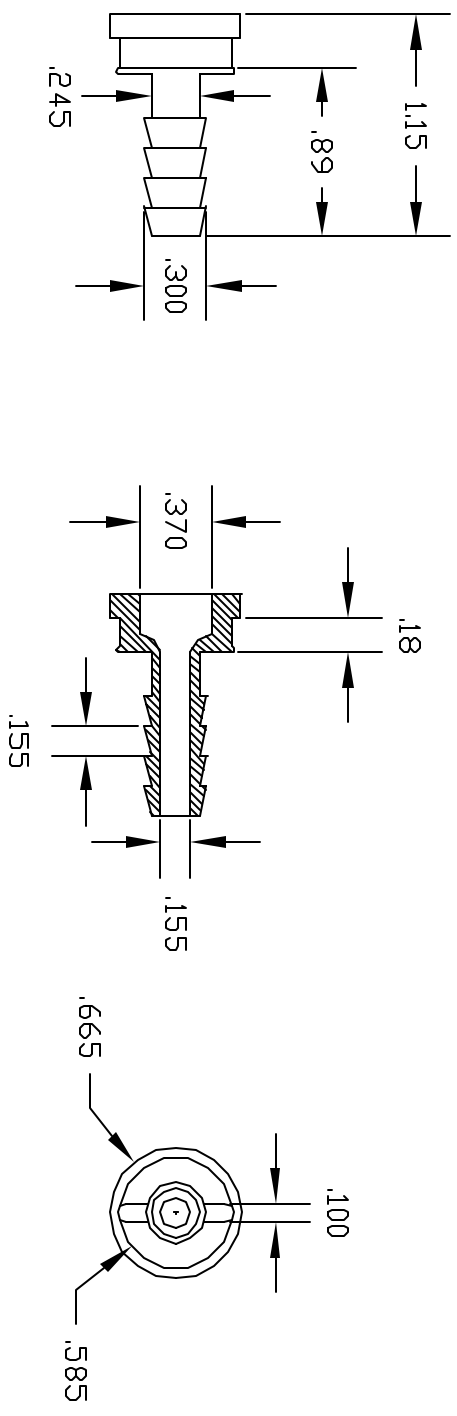

REVISIONS			
REV	DESCRIPTION	DATE	APPROVED
A	DRAWN AND RELEASED	3/98	
B	UPDATE DWG	9/07	9/07

TO MATE WITH THOGUS PART NUMBER
SN8/N, 1/2" NPT FEMALE NUT

CONTROLLED DOCUMENT
ONLY IF IN RED

UNLESS OTHERWISE SPECIFIED DIMENSIONS ARE IN INCHES TOLERANCES DECIMALS ANGULARS .XX +/- .05 .XXX +/- .015 +/- .05		Part Name 1/4 BARB SWIVEL NUT ADAPTER INSERT	
DRAWN NIM	DATE 3/98	THOGUS PRODUCTS 33490 PIN DAK PARKWAY AVON LAKE OHIO 44012	
MATERIAL NYLON	Part Number SNAB-4F/N	REV B	Sheet 1 of 1