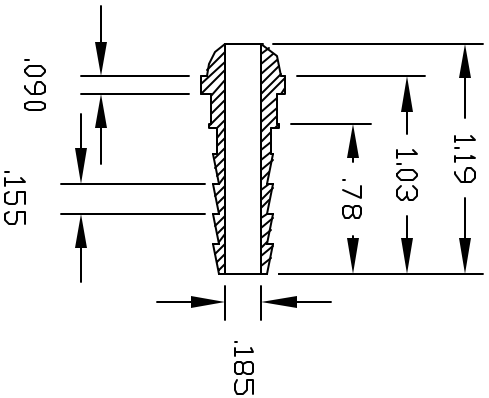

REVISIONS			
REV	DESCRIPTION	DATE	APPROVED
A	REDRAWN & RELEASED	7/97	7/97
B	UPDATE DWG	9/07	9/07

TO MATE WITH THOGUS PRODUCTS  
PART NUMBER SN-4, 1/4" NPT FEMALE NUT

CONTROLLED DOCUMENT  
ONLY IF IN RED

UNLESS OTHERWISE SPECIFIED DIMENSIONS ARE IN INCHES	
FINISH	TOLERANCES
XX +/- .05	MM +/- .05
XXX +/- .015	MM +/- .015
DRAWN	DATE
SNAAN	7/97
MATERIAL	
NYLON	

Part Name:	1/4 BARB SWIVEL NUT ADAPTER INSERT
THOGUS PRODUCTS	33490 PIN DAK PARKWAY AVON LAKE OHIO 44012
Part Number	SNA4/N
SHEET	1 of 1
REV	B