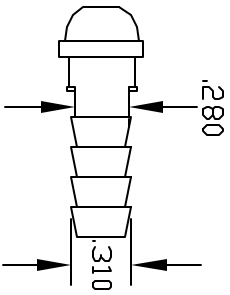

REVISIONS			
REV	DESCRIPTION	DATE	APPROVED
A	REDRAWN & RELEASED	7/97	7/97
B	UPDATE DWG	9/07	9/07

TO MATE WITH THOGUS PRODUCTS  
PART NUMBER SN-4, 1/4" NPT FEMALE NUT

CONTROLLED DOCUMENT  
ONLY IF IN RED

UNLESS OTHERWISE SPECIFIED DIMENSIONS ARE IN INCHES	
FINISH	TOLERANCES
XX +/- .05	MM +/- .05
XXX +/- .015	MM +/- .015
DRAWN	DATE
SNAAN	7/97
MATERIAL	
NYLON	

Part Name:	1/4 BARB SWIVEL NUT ADAPTER INSERT
THOGUS PRODUCTS	33490 PIN DAK PARKWAY AVON LAKE OHIO 44012
Part Number	SNA4/N
SHEET	1 of 1
REV	B