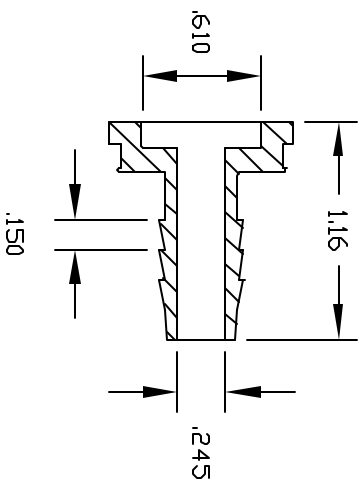

REVISIONS			
REV	DESCRIPTION	DATE	APPROVED
A	DRAWING RELEASE	7/97	7/97
B	MODIFY BARB	10/01	10/01

TYPICAL APPLICATION

TO MATE WITH THOGGUS  
 PRODUCTS PART NUMBER  
 GHN-12/N, FEMALE  
 GARDEN HOSE THREAD  
 (3/4" - 11.5)

UNLESS OTHERWISE SPECIFIED DIMENSIONS ARE IN INCHES		Part Name:	
DECIMALS FRACTIONS XX +/- .05 +/- .05		3/8 BARBED GARDEN HOSE ADAPTER INSERT	
DRAWN	NM	DATE	7/97
CHECKED			
MATERIAL		Part Number	
POLYPROPYLENE BLACK		THOGGUS 33597 PIN DAK PARKWAY PRODUCTS AYDUN LAKE OHIO 44012	
SCALE 1:1		SHEET 1	of 1
		REV	B