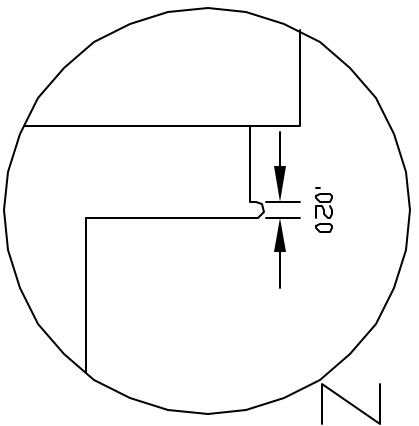

REVISIONS			
REV	DESCRIPTION	DATE	APPROVED
A	DRAWING RELEASE	7/97	7/97
B	MODIFY BARB	10/01	10/01

TYPICAL APPLICATION

TO MATE WITH THOGGUS  
 PRODUCTS PART NUMBER  
 GHN-12/N, FEMALE  
 GARDEN HOSE THREAD  
 (3/4" - 11.5)

UNLESS OTHERWISE SPECIFIED DIMENSIONS ARE IN INCHES		Part Name:	
DECIMALS FRACTIONS XX +/- .05 +/- .05		3/8 BARBED GARDEN HOSE ADAPTER INSERT	
DRAWN	NM	DATE	7/97
CHECKED			
MATERIAL		Part Number	
POLYPROPYLENE BLACK		THOGGUS 33597 PIN DAK PARKWAY PRODUCTS AYDUN LAKE OHIO 44012	
SCALE 1:1		SHEET 1	of 1
		REV	B