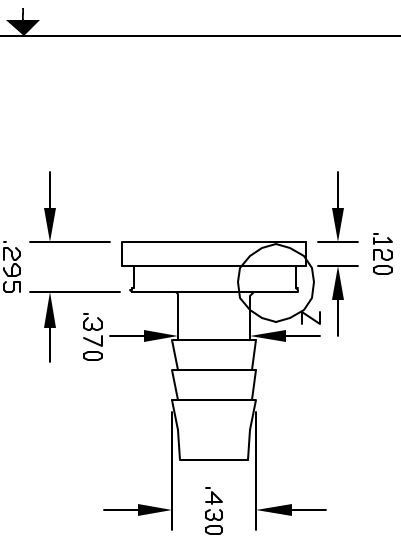

REVISIONS			
REV	DESCRIPTION	DATE	APPROVED
A	DRAWING RELEASE	7/97	7/97
B	MODIFY BARB	10/01	10/01

TYPICAL APPLICATION

TO MATE WITH THOGGUS  
 PRODUCTS PART NUMBER  
 GHN-12/N, FEMALE  
 GARDEN HOSE THREAD  
 (3/4" - 11.5)

UNLESS OTHERWISE SPECIFIED DIMENSIONS ARE IN INCHES		Part Name:	
DECIMALS FRACTIONS XX +/- .05 +/- .05		3/8 BARBED GARDEN HOSE ADAPTER INSERT	
DRAWN	NM	DATE	7/97
CHECKED			
MATERIAL		Part Number	
POLYPROPYLENE BLACK		THOGGUS 33597 PIN DAK PARKWAY PRODUCTS AYDUN LAKE OHIO 44012	
SCALE 1:1		SHEET 1	of 1
		REV	B