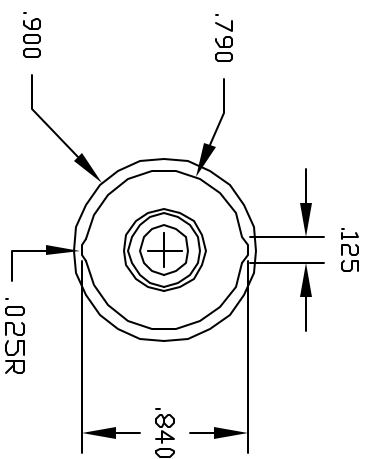

REVISIONS			
REV	DESCRIPTION	DATE	APPROVED
A	DRAWING RELEASE	7/97	7/97
B	MODIFY BARB	10/01	10/01

TYPICAL APPLICATION

TO MATE WITH THOGGUS  
 PRODUCTS PART NUMBER  
 GHN-12/N, FEMALE  
 GARDEN HOSE THREAD  
 (3/4" - 11.5)

UNLESS OTHERWISE SPECIFIED DIMENSIONS ARE IN INCHES		Part Name:	
DECIMALS FRACTIONS XX +/- .05 +/- .05		3/8 BARBED GARDEN HOSE ADAPTER INSERT	
DRAWN	NM	DATE	7/97
CHECKED			
MATERIAL		Part Number	
POLYPROPYLENE BLACK		THOGGUS 33597 PIN DAK PARKWAY PRODUCTS AYDUN LAKE OHIO 44012	
SCALE 1:1		SHEET 1	of 1
		REV	B